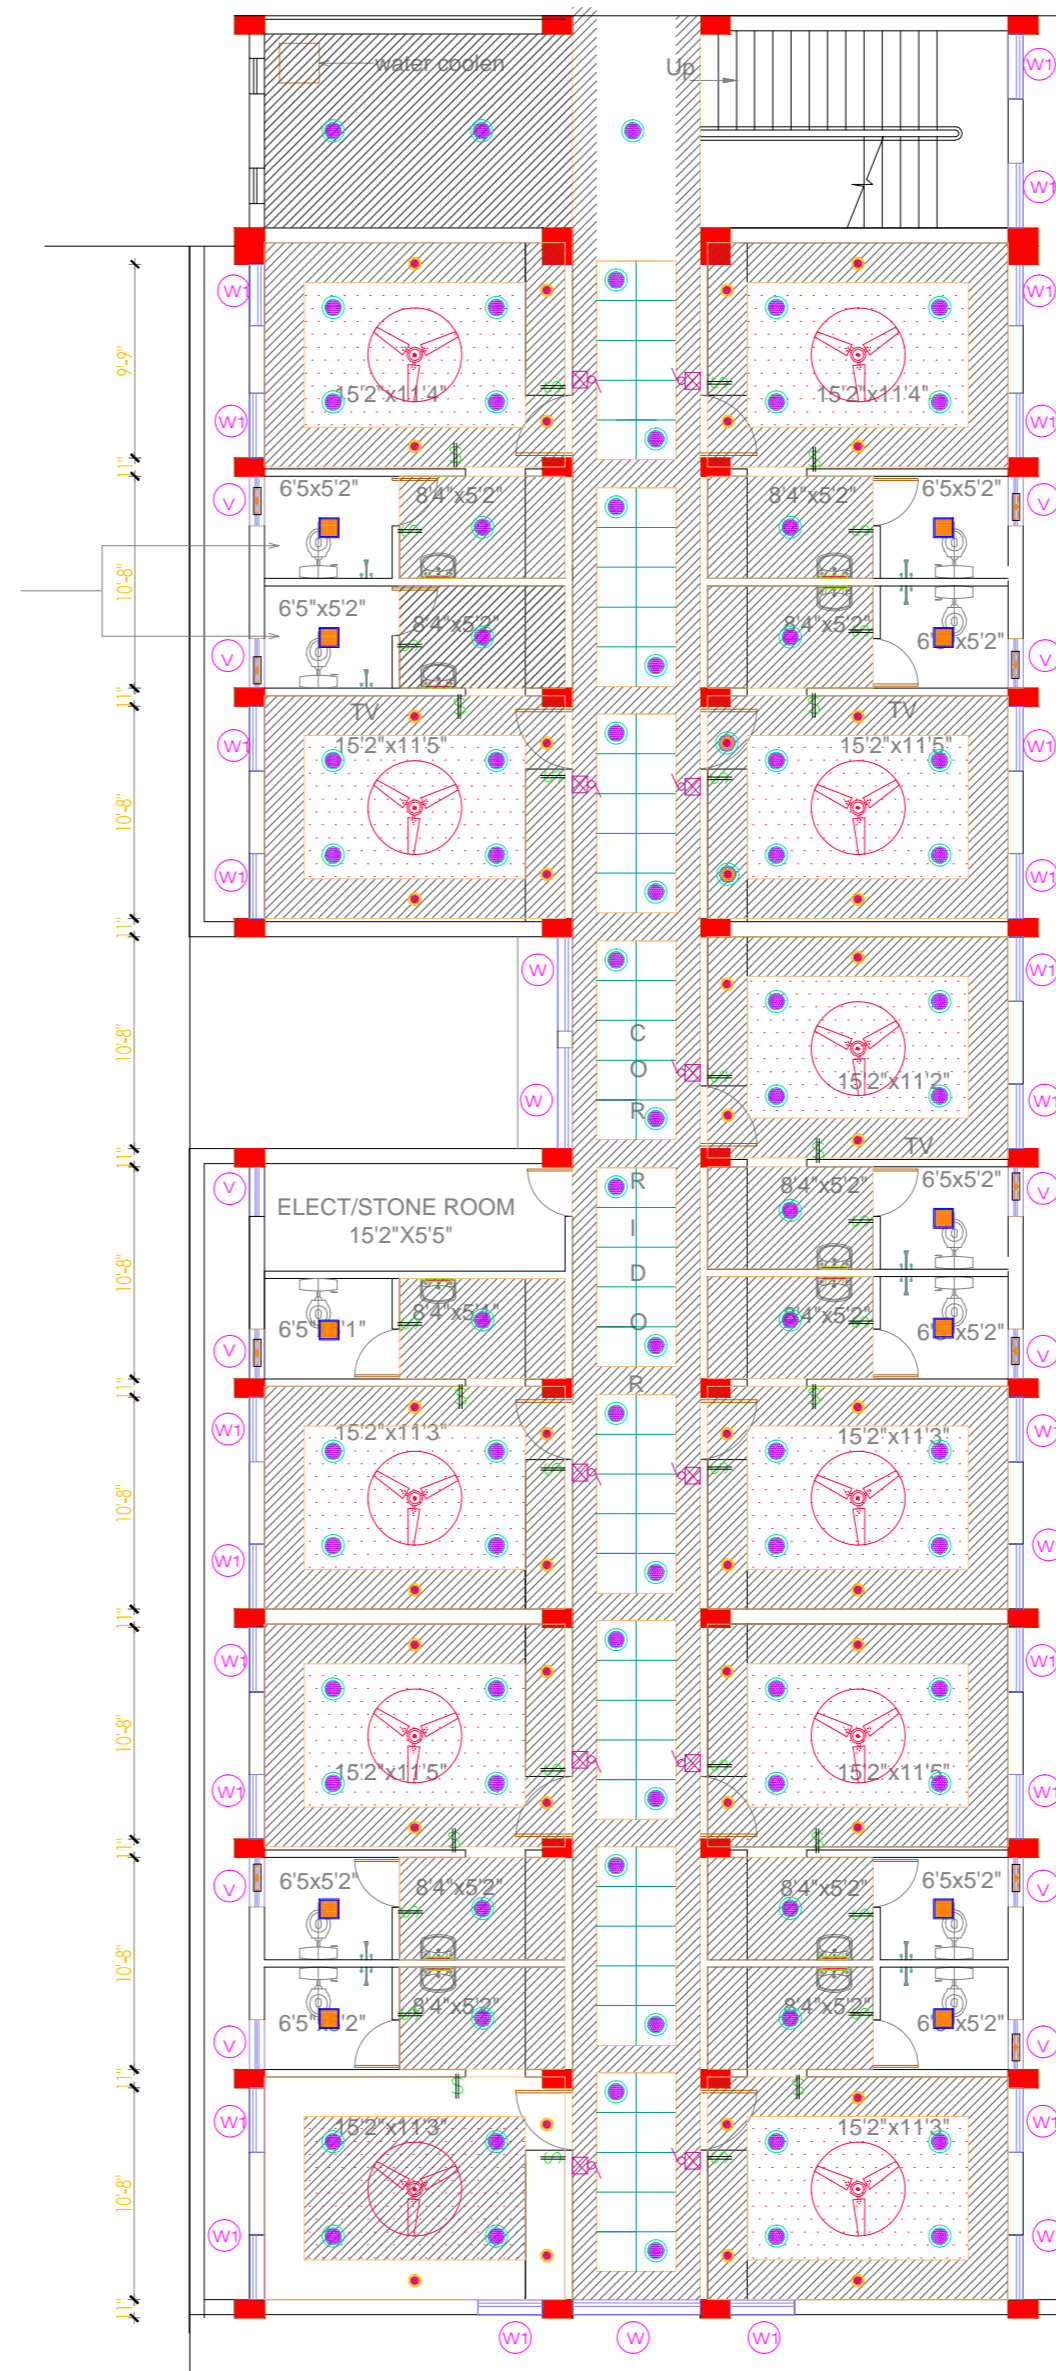

GROUND FLOOR PLAN

FIRST FLOOR PLAN

Legend:

	DESCRIPTION
	7W LED RECESSED MOUNT DOWN LIGHT FITTING
	SWITCH BOX
	18W LED RECESSED MOUNT DOWN LIGHT FITTING
	12W LED SURFACE MOUNT DOWN LIGHT FITTING
	10W LED MIRROR LIGHT FITTING
	EXHAUST FAN
	16/20A MAIN CONTROL SWITCH
	20W LED BATTEN TYPE FITTING
	CEILING FAN(BLDC)

1. This drawing is sole property of 'Pithavadian and Partners' and must not be reproduced or altered either in full or in part by anyone without consent from us or be passed to any individual or company not authorised by us.
2. Any discrepancy in the drawing should be brought to the immediate attention of the Architect
3. All dimensions in millimeters and levels in meters.
4. Dimensions to be followed as indicated and not to be scaled